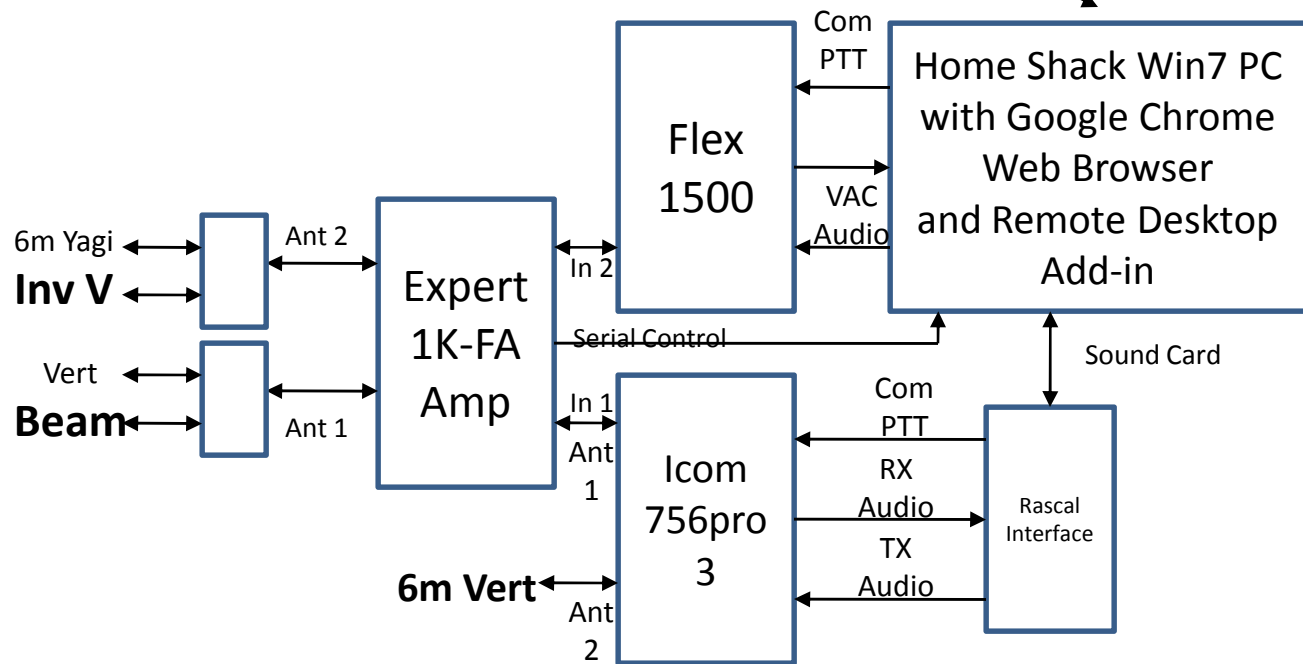

# AH6EZ Internet Remote Ham Station

Pure, simple Internet Encrypted https link (no ports or other firewall problems)

Pure, simple Internet Encrypted https link (no ports or other firewall problems)

Church WiFi ?

Comcast 8Mb down, 4Mb up

Anywhere on the planet

Log in with email and unique password

Tested Modes:

Flex - Keyboard CW, any digital modes

Icom - Receive only, working on TX audio