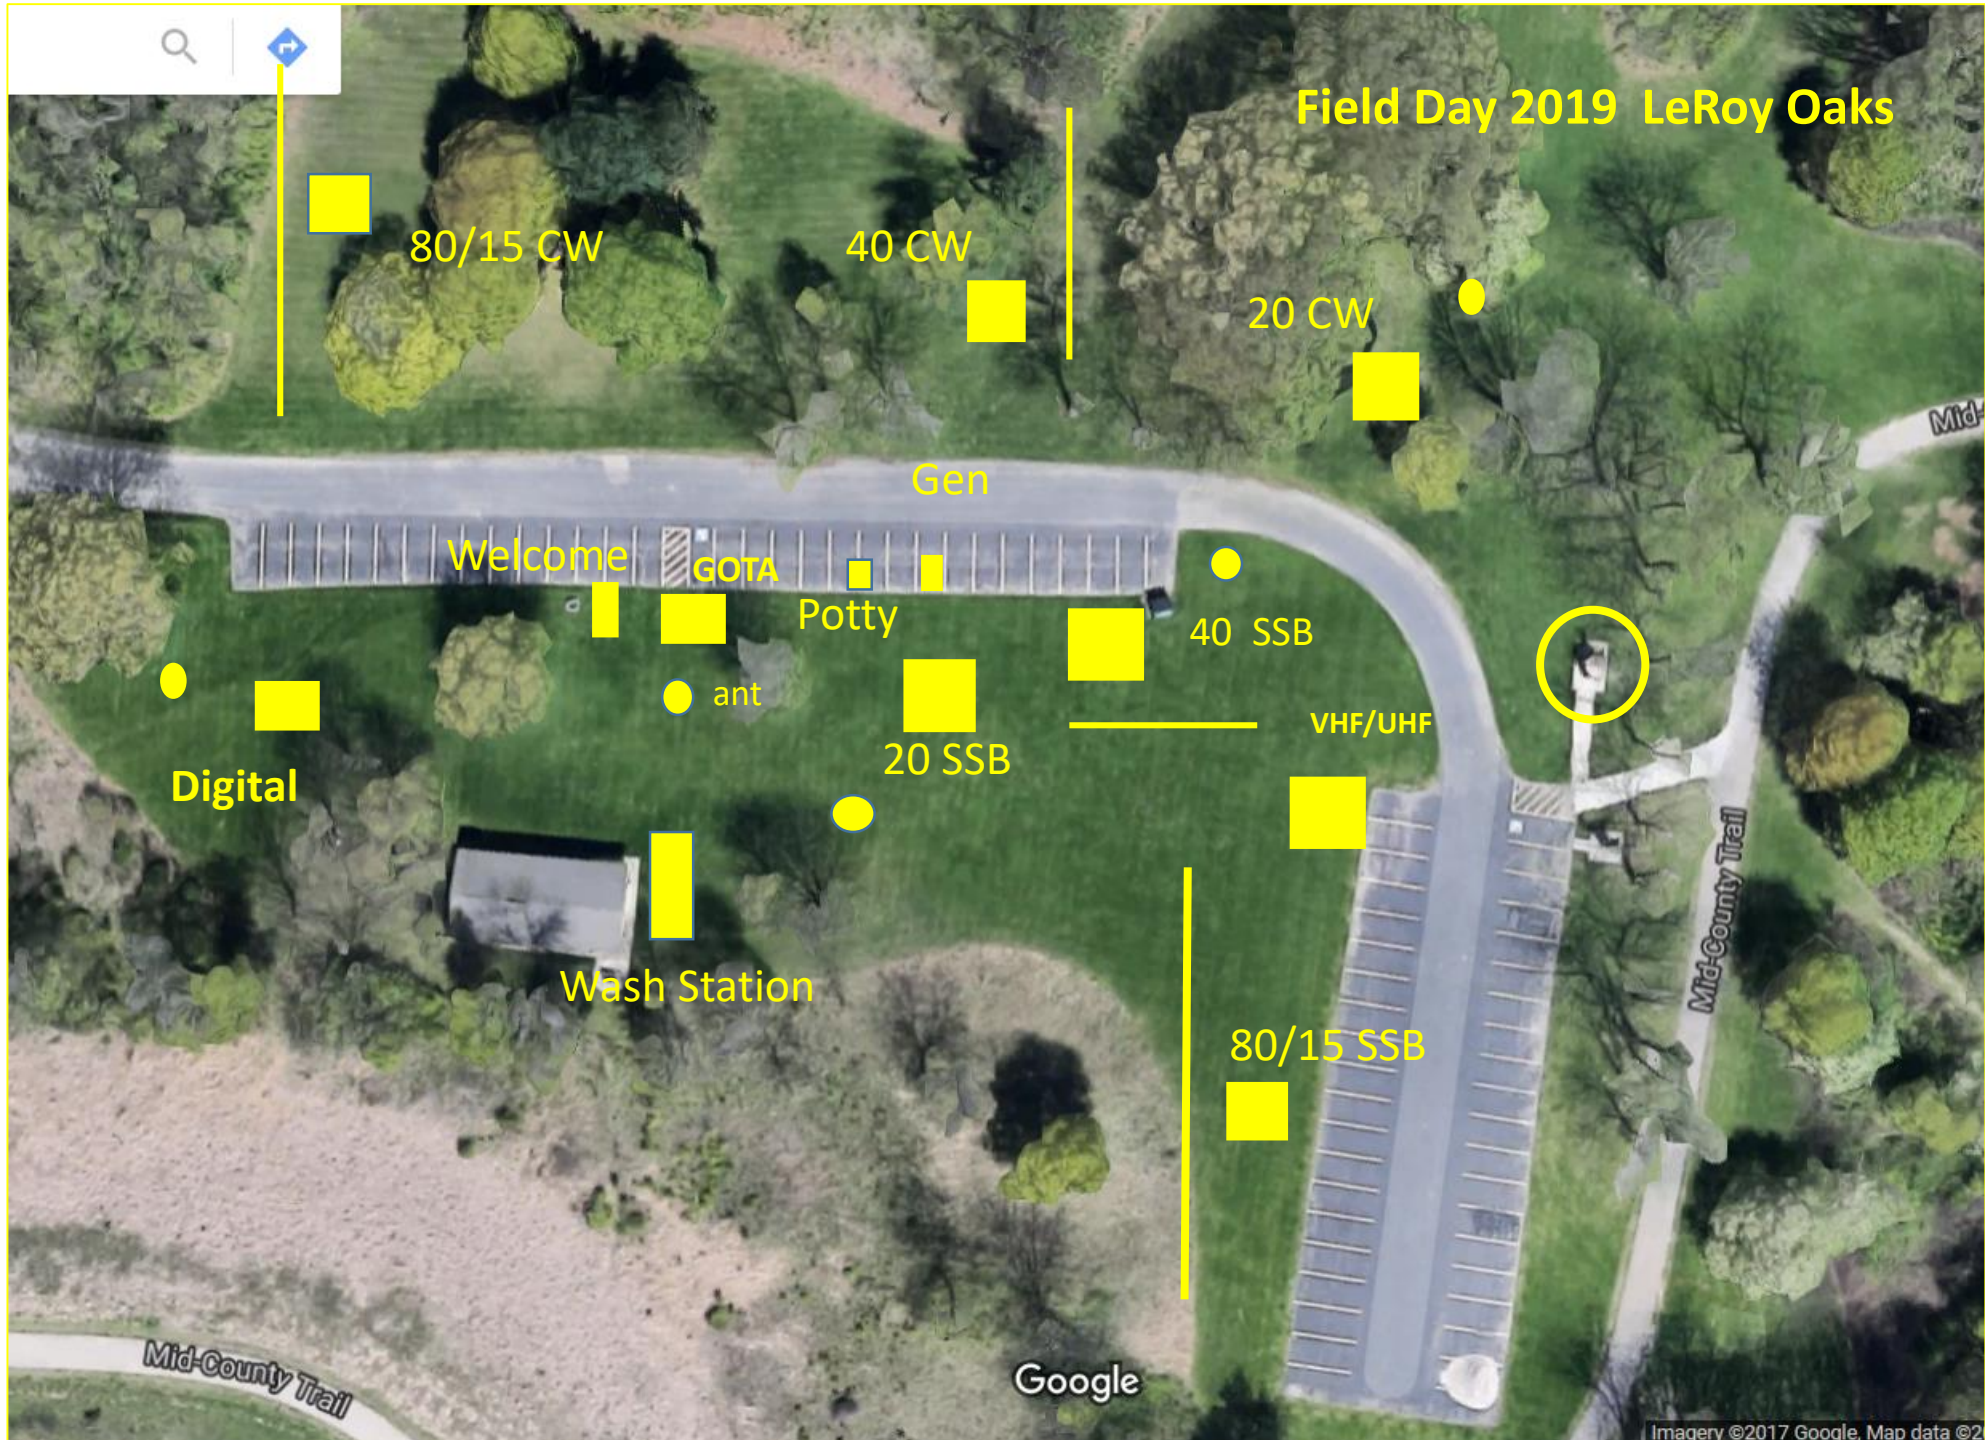

# Field Day 2019 LeRoy Oaks

80/15 CW

40 CW

20 CW

Gen

Welcome

GOTA

Potty

40 SSB

ant

20 SSB

VHF/UHF

Digital

Wash Station

80/15 SSB

Mid-County Trail

Mid-County Trail

Google